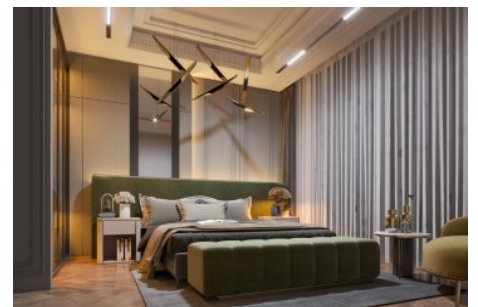

Büyüçekmece /

Büyüçekmece

34528 , Istanbul

Advert No:f-494589-1150

Advert No:f-494589-1150

Advert No:f-494589-1150

BAHÇE DUBLEKS DAİRE
ALT KAT
GARDEN DUPLEX APARTMENT GROUND FLOOR

BAHÇE DUBLEKS DAİRE
ÜST KAT
GARDEN DUPLEX APARTMENT GROUND FLOOR