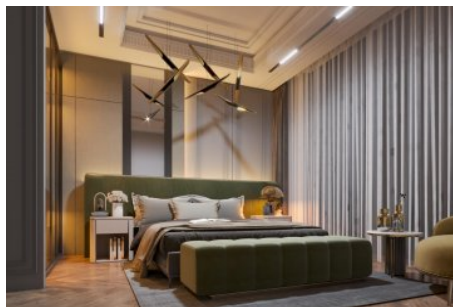

Büyükcçekmece /

Büyükcçekmece

34528 , Istanbul

Advert No:f-494589-1150

Advert No:f-494589-1150

Advert No:f-494589-1150

BAHÇE DUBLEKS DAİRE  
ALT KAT  
GARDEN DUPLEX APARTMENT GROUND FLOOR

BAHÇE DUBLEKS DAİRE  
ÜST KAT  
GARDEN DUPLEX APARTMENT GROUND FLOOR