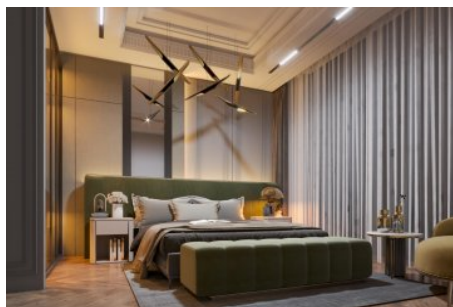

Büyükkçekmece /

Büyükkçekmece

34528 , Istanbul

Advert No:f-494589-1150

Advert No:f-494589-1150

Advert No:f-494589-1150

BAHÇE DUBLEKS DAİRE  
ALT KAT  
GARDEN DUPLEX APARTMENT GROUND FLOOR

BAHÇE DUBLEKS DAİRE  
ÜST KAT  
GARDEN DUPLEX APARTMENT GROUND FLOOR