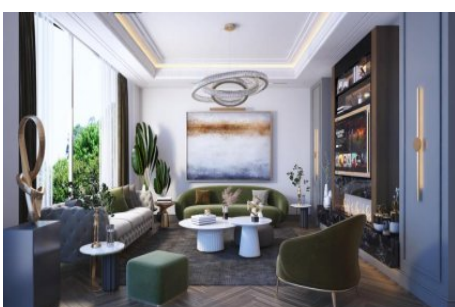

Büyükkçekmece /

Büyükkçekmece

34528 , İstanbul

Advert No:f-494589-1149

Advert No:f-494589-1149

Advert No:f-494589-1149

TERAS DUBLEKS DAİRE
ALT KAT
TERRACE DUPLEX APARTMENT GROUND FLOOR

TERAS DUBLEKS DAİRE
ÜST KAT
TERRACE DUPLEX APARTMENT GROUND FLOOR