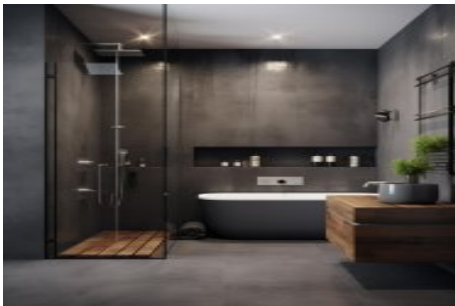

Advert No:f-494589-1278