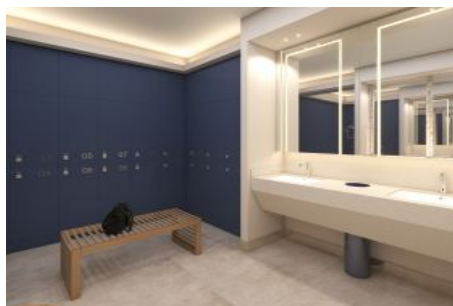

Advert No:f-494589-1256