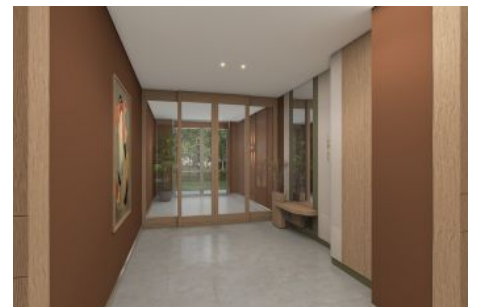

Advert No:f-494589-1253