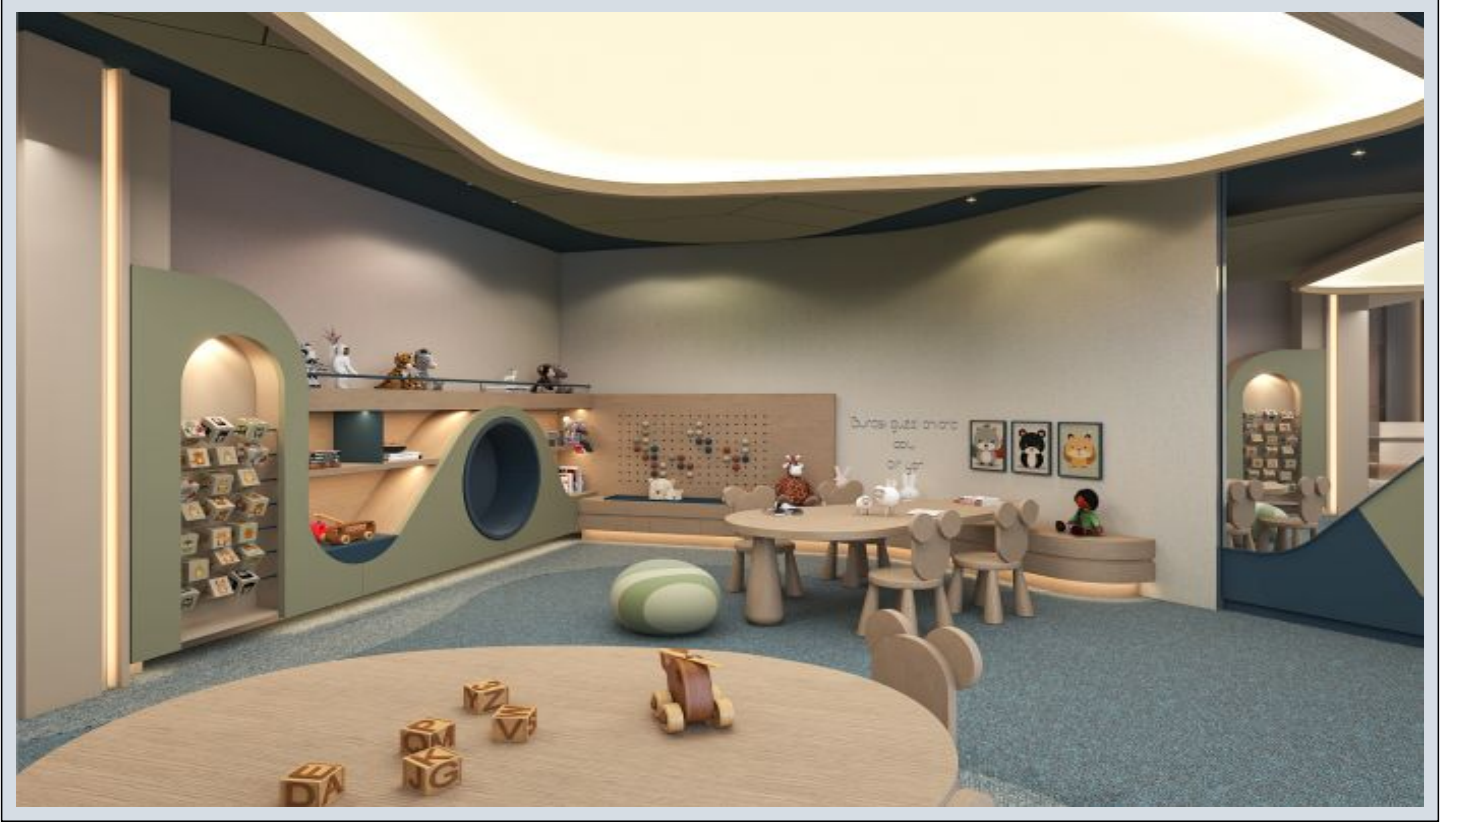

Next Level Kemer - 1+1 Istanbul / Eyüp

For Sale - Apartment 20,064,000 TL | 80 m2 Istanbul / Eyüp

Rooms : 1
Saloons : 1
Baths : 1
Type of Property : Apartment Flat
Property Condition : Brand New
Usage Status : Empty