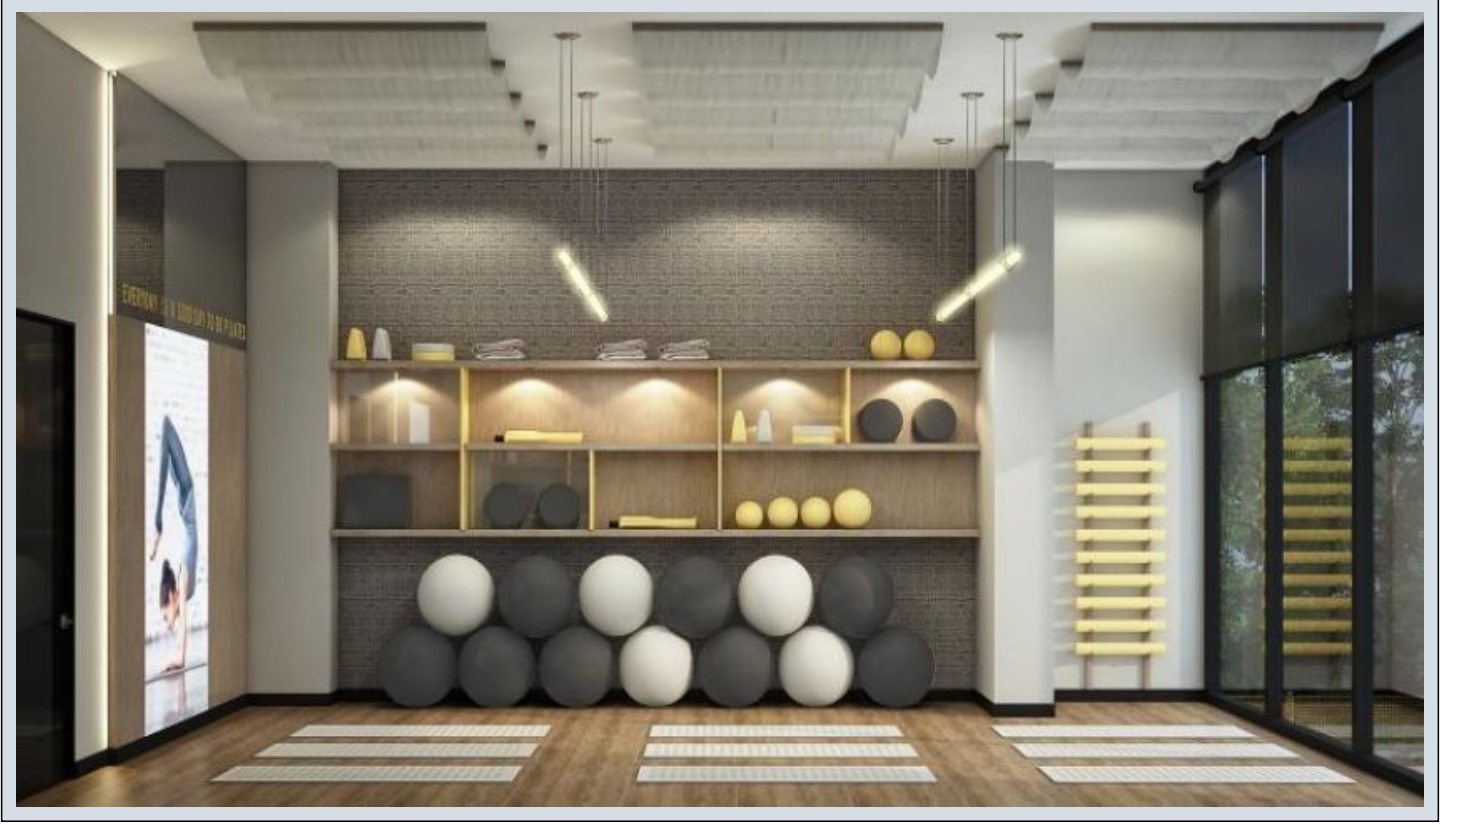

Self Istanbul - 2+1 Istanbul / Beylikdüzü

For Sale - Apartment 180,000 \$ | 102 m2 Istanbul / Beylikdüzü

Rooms : 2

Saloons : 1

Baths : 2

Type of Property : Apartment Flat

Property Condition : Brand New

Usage Status : Empty