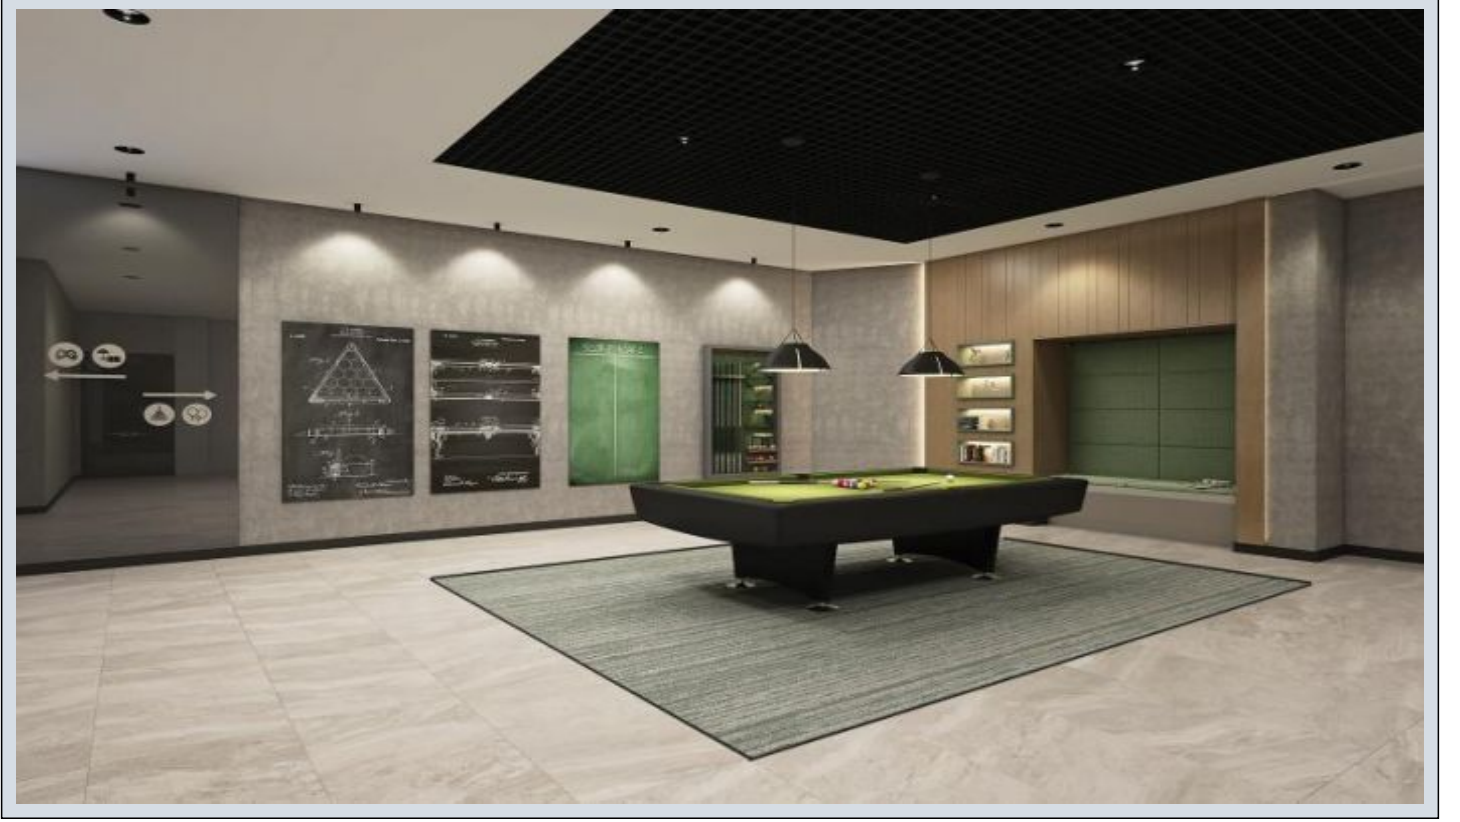

Self Istanbul - 2+1 Istanbul / Beylikdüzü

For Sale - Apartment 180,000 \$ | 102 m2 Istanbul / Beylikdüzü

Rooms : 2

Saloons : 1

Baths : 2

Type of Property : Apartment Flat

Property Condition : Brand New

Usage Status : Empty