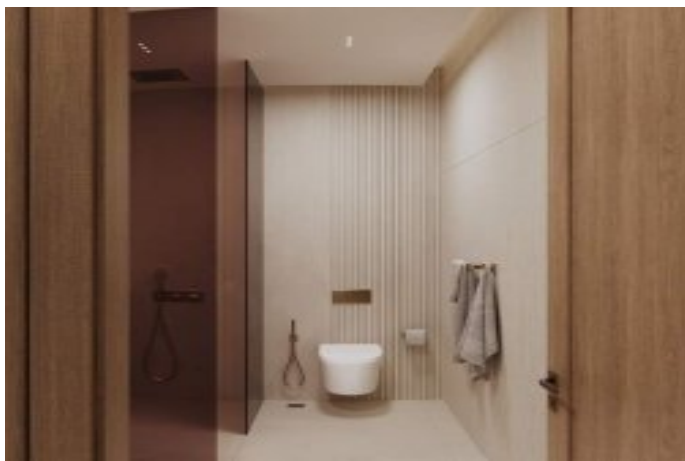

Advert No:f-494589-1202