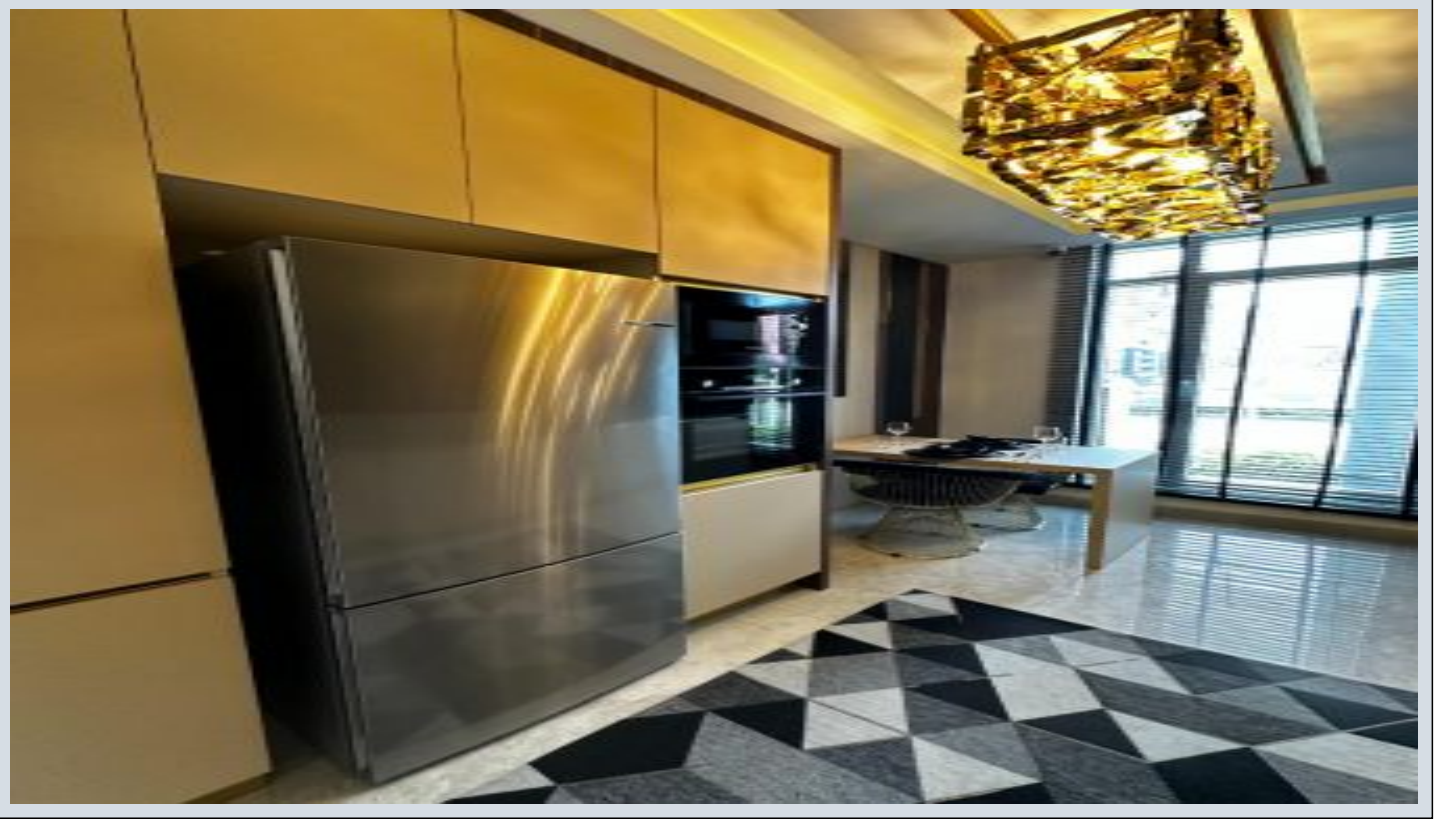

Esil Kartepe - 4+1 Regular Flat Kocaeli / İzmit

For Sale - Apartment 500,000 \$ | 230 m2 Kocaeli / İzmit

İsmail Can

Phone +90 542-811 80 80

Mobile Phone +90 542-811
80 80

REALTY GALAXY

Phone +90 542-811 80 80