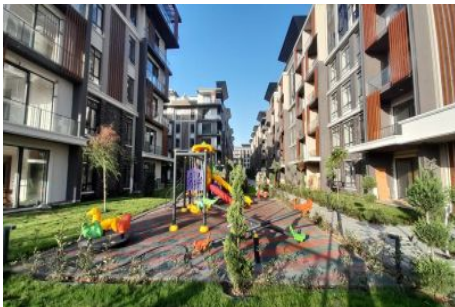

Advert No:f-494589-1140