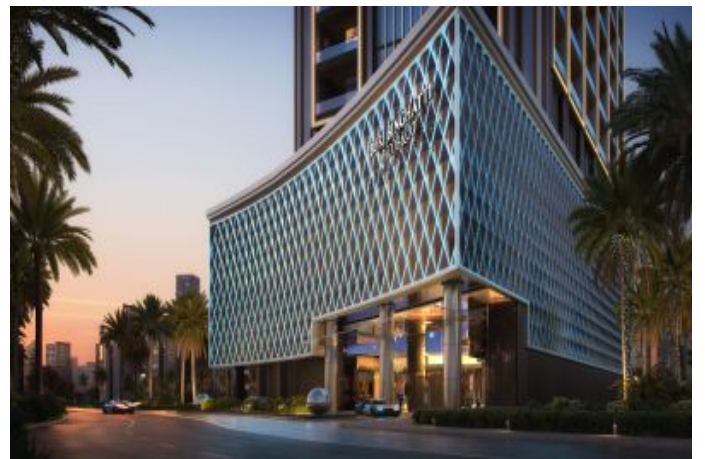

Advert No:f-494589-1055