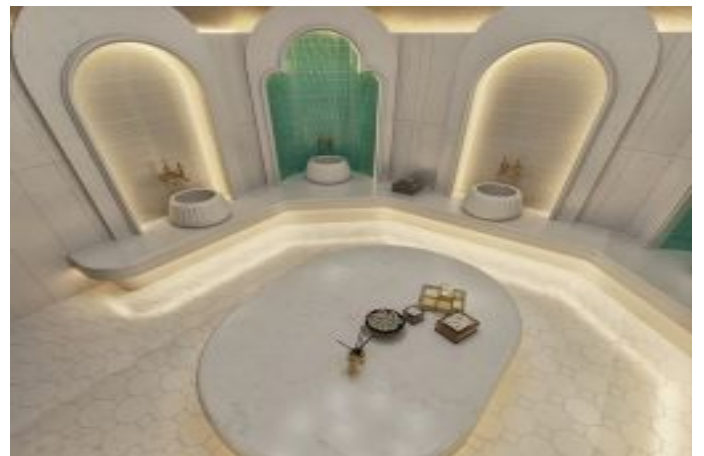

Advert No:f-494589-996