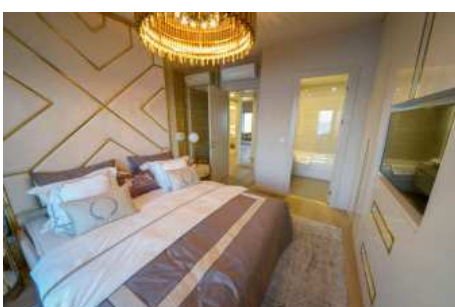

Advert No:f-494589-916