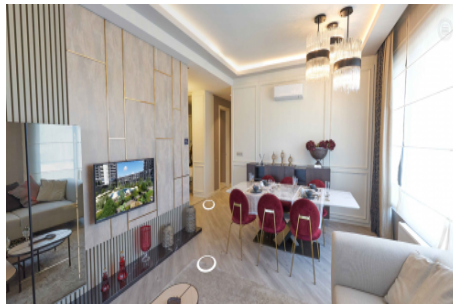

f:494589-910 نال عال م قر

1+1 C1

74,68 m² DETAY

1	Antre	4,70 m²
2	Salon + Mutfak	25,71 m²
3	Yatak Odası	11,37 m²
4	Banyo	3,73 m²
5	Balkon 1	1,77 m²
6	Balkon 2	2,85 m²

Net m²	50,13 m²
Brüt m²	72,36 - 74,68 m²