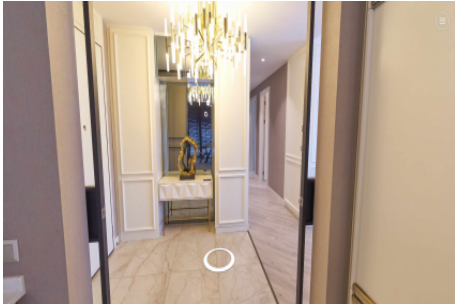

f:494589-910 نال عال م قر

1+1 C1

74,68 m² DETAY

1	Antre	4,70 m²
2	Salon + Mutfak	25,71 m²
3	Yatak Odası	11,37 m²
4	Banyo	3,73 m²
5	Balkon 1	1,77 m²
6	Balkon 2	2,85 m²

Net m²	50,13 m²
Brüt m²	72,36 - 74,68 m²