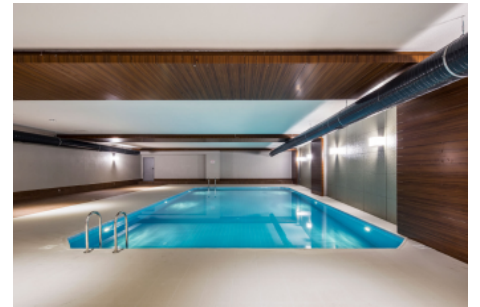

Advert No:f-494589-907