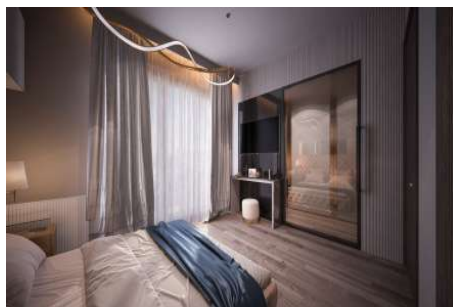

Advert No:f-494589-901