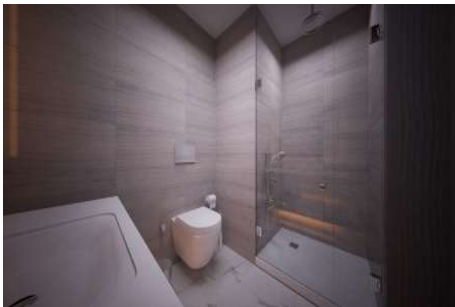

Advert No:f-494589-901