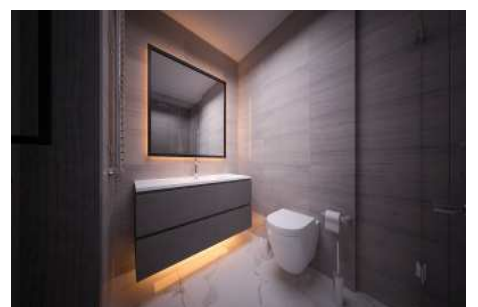

Advert No:f-494589-901