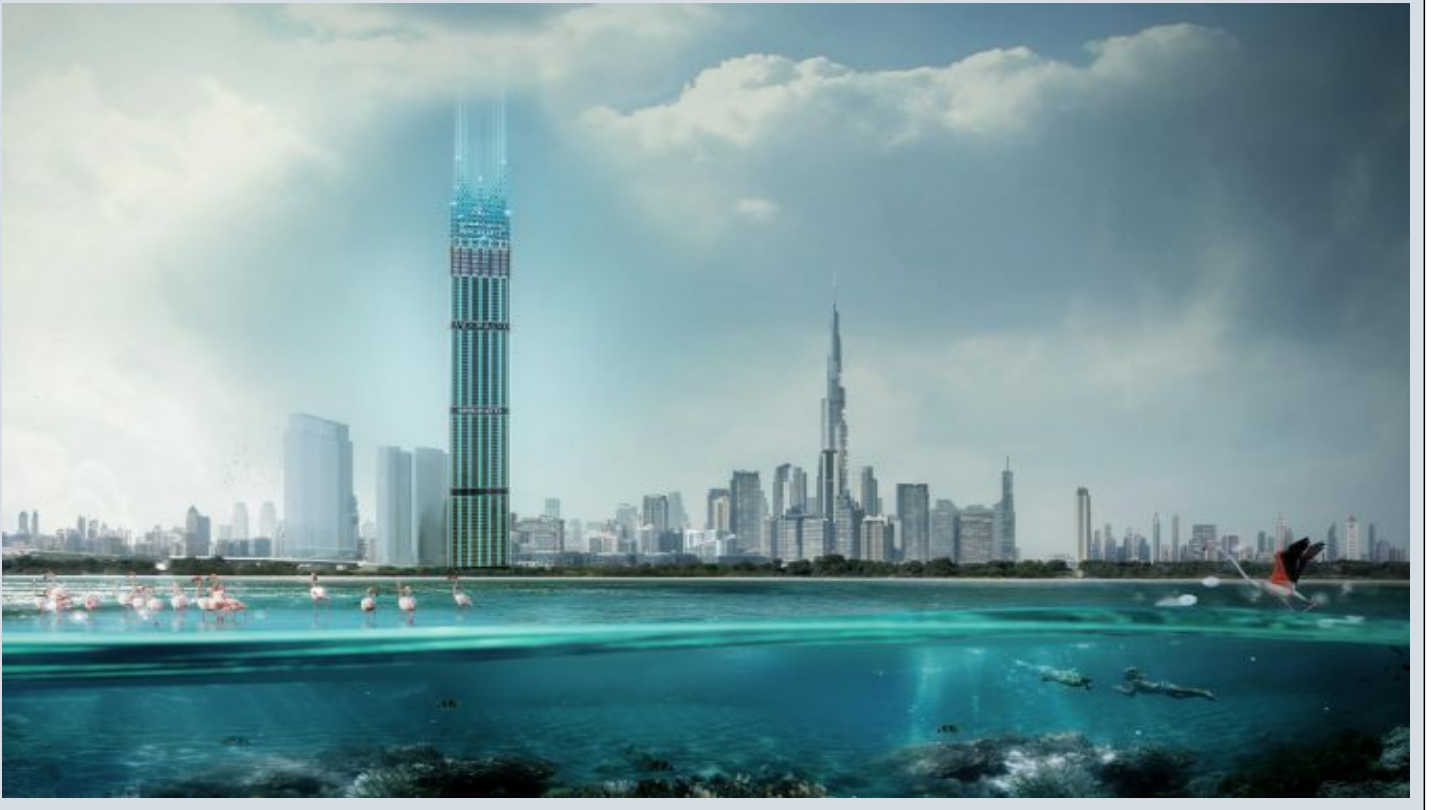

Advert No:f-494589-1053

Burj Binghatti - Sapphire Villa Dubai / Business Bay

Satılır - Villa 2,342,000 \$ | 306 m2 Dubai / Business Bay

İsmail Can

Phone +90 542-811 80 80

Mobile Phone +90 542-811
80 80

REALTY GALAXY