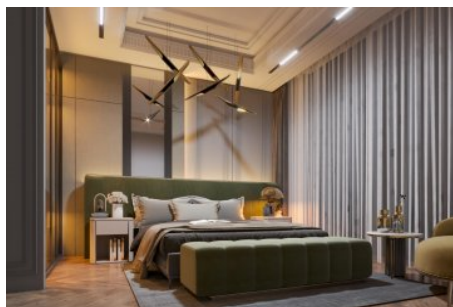

Büyükkçekmece /

Büyükkçekmece

34528 , İstanbul

Advert No:f-494589-1150

Advert No:f-494589-1150

Advert No:f-494589-1150

BAHÇE DUBLEKS DAİRE  
ALT KAT  
GARDEN DUPLEX APARTMENT GROUND FLOOR

BAHÇE DUBLEKS DAİRE  
ÜST KAT  
GARDEN DUPLEX APARTMENT GROUND FLOOR