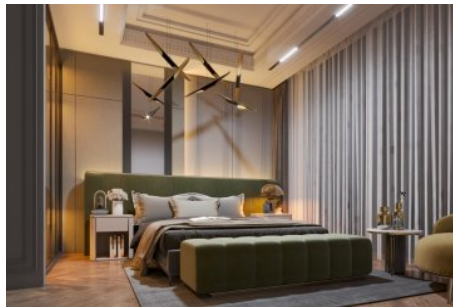

Büyükkçekmece /

Büyükkçekmece

34528 , İstanbul

Advert No:f-494589-1150

Advert No:f-494589-1150

Advert No:f-494589-1150

BAHÇE DUBLEKS DAİRE
ALT KAT
GARDEN DUPLEX APARTMENT GROUND FLOOR

BAHÇE DUBLEKS DAİRE
ÜST KAT
GARDEN DUPLEX APARTMENT GROUND FLOOR