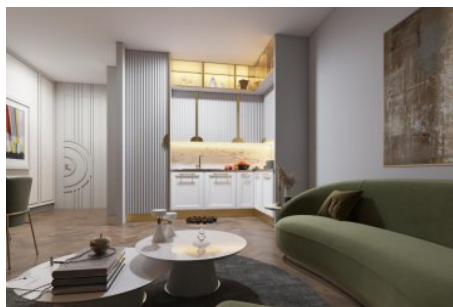

Büyükkçekmece /

Büyükkçekmece

34528 , İstanbul

Advert No:f-494589-1144

Advert No:f-494589-1144

Advert No:f-494589-1144

BAHÇE DUBLEKS DAİRE  
ALT KAT  
GARDEN DUPLEX APARTMENT GROUND FLOOR

BAHÇE DUBLEKS DAİRE  
ÜST KAT  
GARDEN DUPLEX APARTMENT GROUND FLOOR