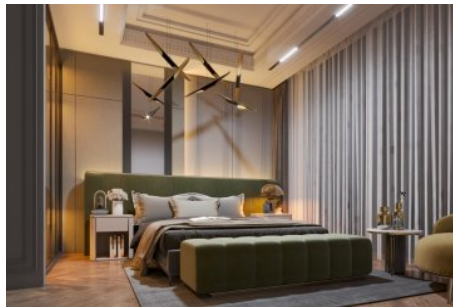

Büyükkçekmece /

Büyükkçekmece

34528 , İstanbul

Advert No:f-494589-1150

Advert No:f-494589-1150

Advert No:f-494589-1150

BAHÇE DUBLEKS DAİRE  
ALT KAT  
GARDEN DUPLEX APARTMENT GROUND FLOOR

BAHÇE DUBLEKS DAİRE  
ÜST KAT  
GARDEN DUPLEX APARTMENT GROUND FLOOR